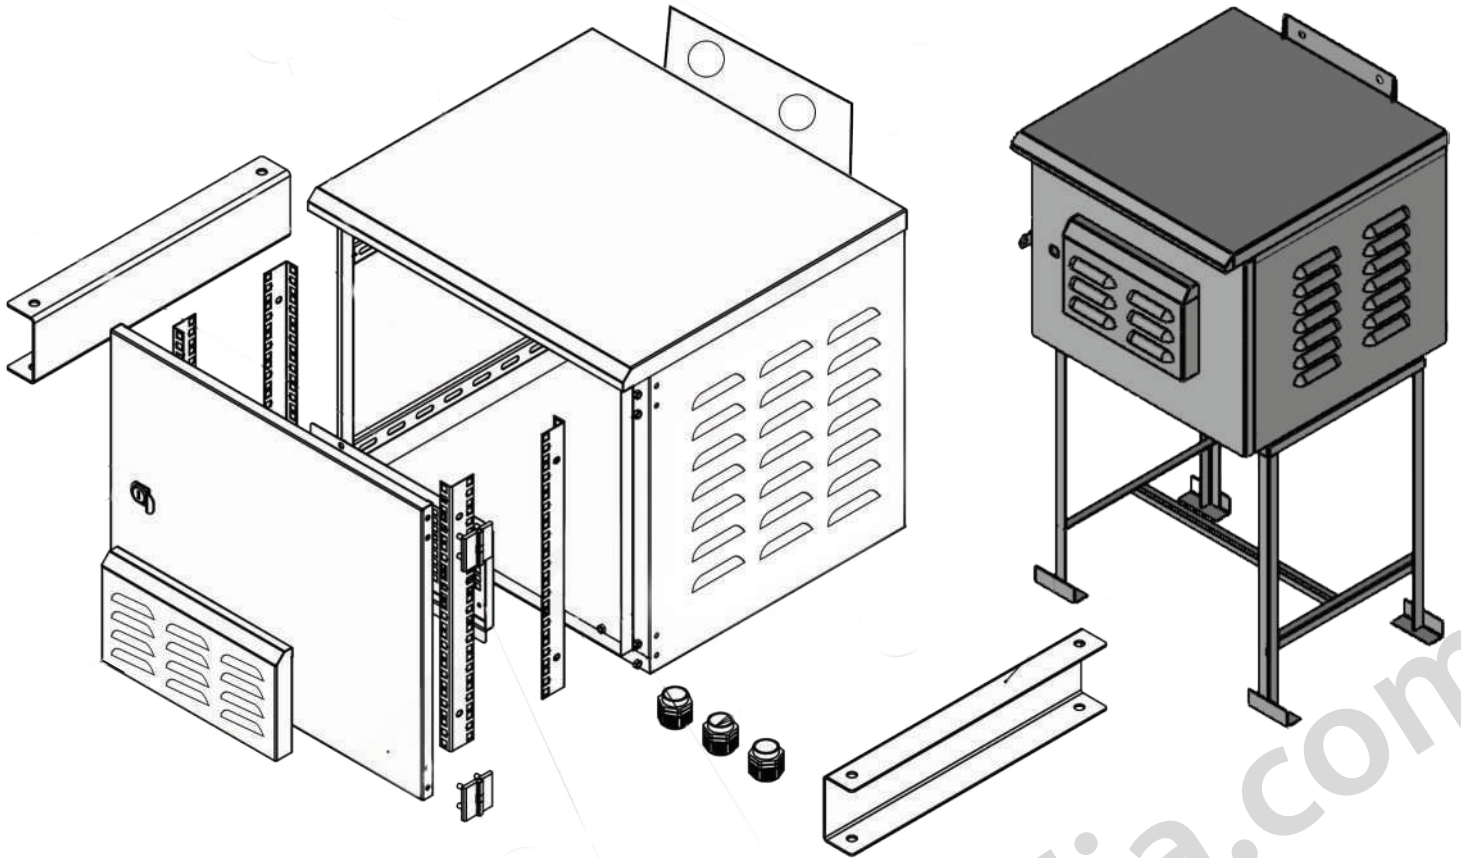

TECHNICAL SPECIFICATION

Rack Standard	Conform to DIN 41494 or equivalent standard
Construction	Welded
Front Door	Lockable With Rubber Gasket
Basic Frame	Mild Steel / Galvanized Steel
Equipment Mounting	DIN Std 10mm sq slots
Mounting Angle	19" Mounting angle made of formed steel
Standard Finish	Powder coated
Top, Bottom, Side and back	Welded, vented and cable entry provision on the bottom
Standard Color	Pure Polyester Grey RAL 7035
Mounting provision	Wall / Pole (Bracket)
Static Load	20Kg – 65Kg

**DATARACK OUTDOOR WALL / POLE MOUNT RACKS
PART CODE & DIMENSIONS**

PART CODE	TOTAL HEIGHT IN MM (H)	USABLE HEIGHT (H)	TOTAL WIDTH IN MM (W)	USABLE WIDTH IN INCHES (W)	TOTAL DEPTH IN MM (D)	USABLE DEPTH IN MM (D)
DRT-ODWM-5540-04U	230	4U	550	19"	400	350
DRT-ODWM-5540-06U	330	6U	550	19"	400	350
DRT-ODWM-5550-06U	330	6U	550	19"	500	450
DRT-ODWM-5560-06U	330	6U	550	19"	600	550
DRT-ODWM-5540-09U	450	9U	550	19"	400	350
DRT-ODWM-5550-09U	450	9U	550	19"	500	450
DRT-ODWM-5560-09U	450	9U	550	19"	600	550
DRT-ODWM-5540-12U	600	12U	550	19"	400	350
DRT-ODWM-5550-12U	600	12U	550	19"	500	450
DRT-ODWM-5560-12U	600	12U	550	19"	600	550
DRT-ODWM-5540-15U	730	15U	550	19"	400	350
DRT-ODWM-5550-15U	730	15U	550	19"	500	450
DRT-ODWM-5560-15U	730	15U	550	19"	600	550